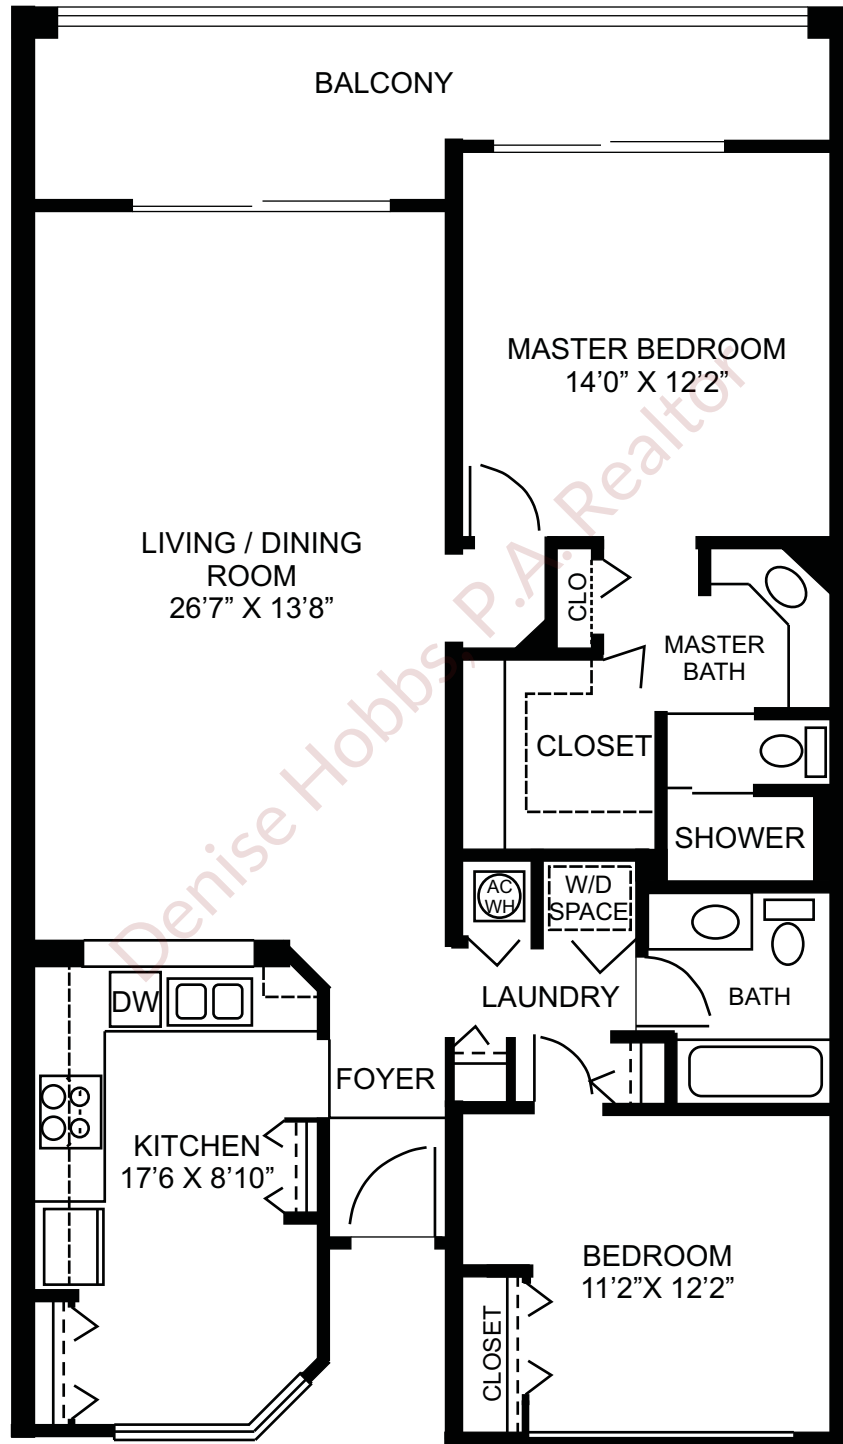

FLOOR PLAN "CATALINA"

BAYWATCH

2 BEDROOM. 2 BATH. KITCHEN ON LEFT

1,200 SQUARE FEET APPROXIMATE AIR CONDITIONED

ALL DIMENSIONS ARE APPROXIMATE. FEATURE POSITIONS MAY VARY WITHIN THE LOCATION OF THE UNIT. THIS DRAWING IS FOR ILLUSTRATION PURPOSES ONLY AND IT NOT INTENDED TO BE A LEGALLY BINDING DOCUMENT.