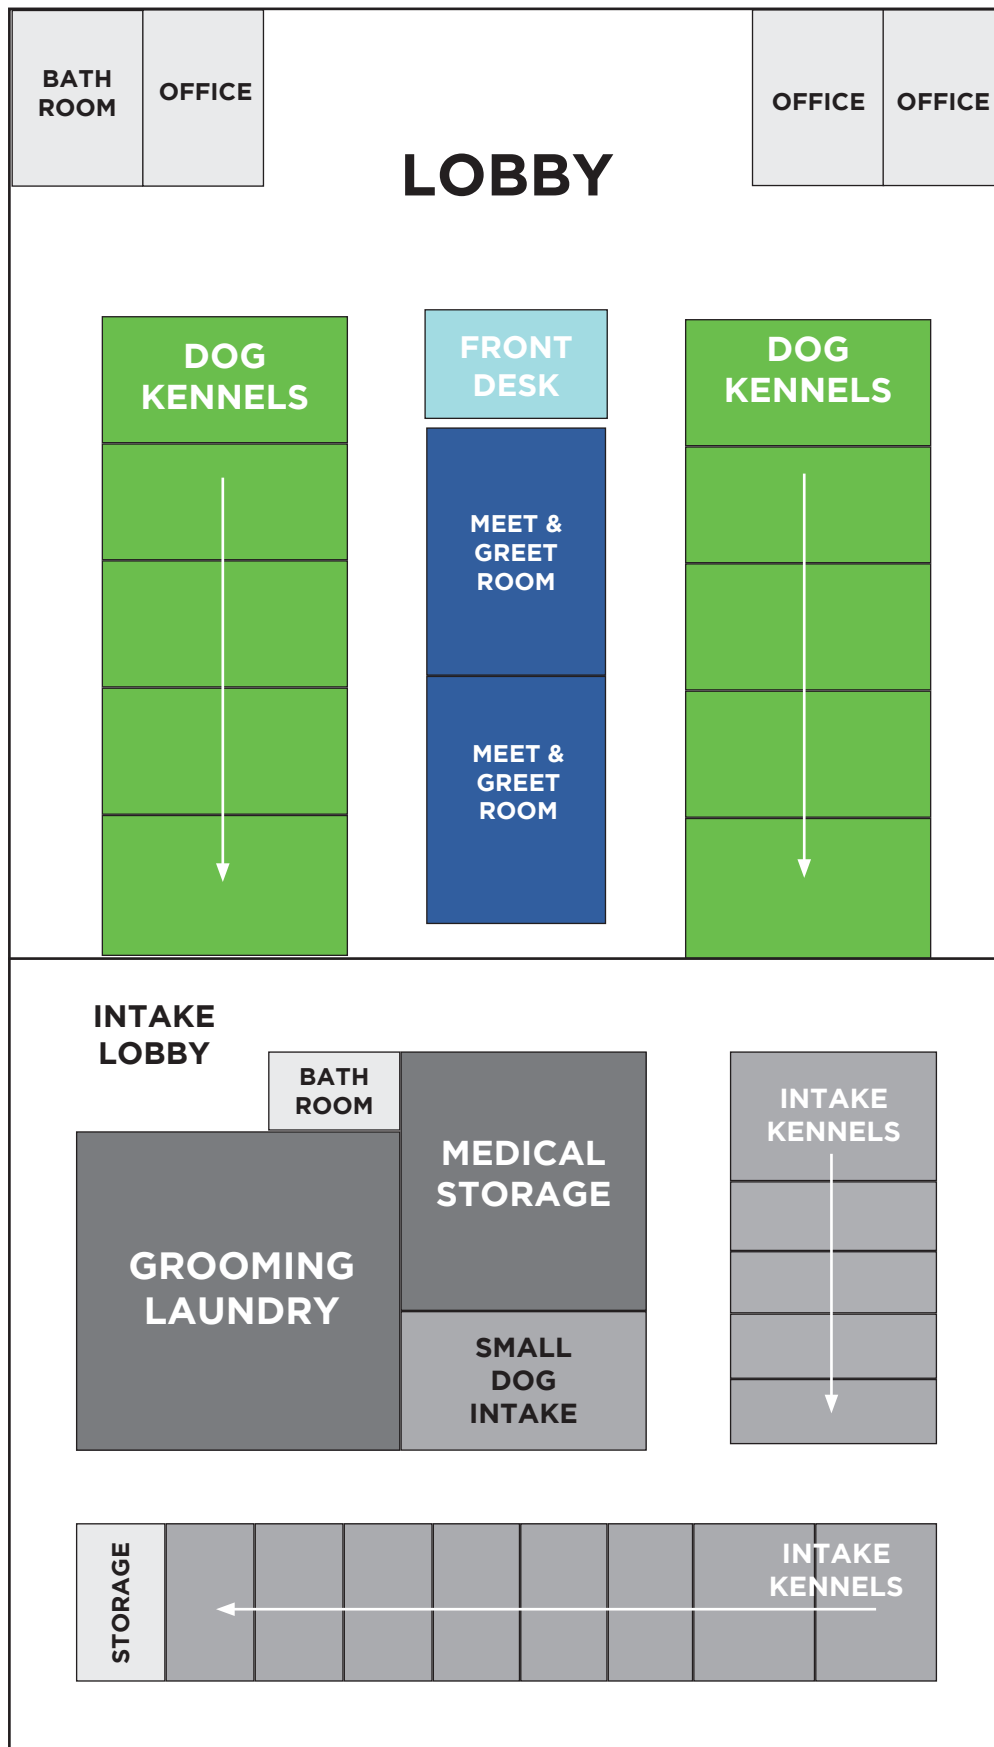

MAIN FLOOR

PHASE 1:

CAT BOX CAT ADOPTION CENTER

3015 46th Ave. N.,
St. Petersburg, FL 33714

SECOND FLOOR

PHASE 2:

MILKEY BONE DOG HOUSE DOG ADOPTION CENTER

3015 46th Ave. N.,
St. Petersburg, FL 33714

CURRENT FACILITY

2911 47th Ave. N.,
St. Petersburg, FL 33714

PHASE 3:

MEDICAL AND INTAKE BUILDING

Once the cat and dog adoption centers are completed, the current shelter building at 2911 47th Ave. N. will be repurposed into this layout.