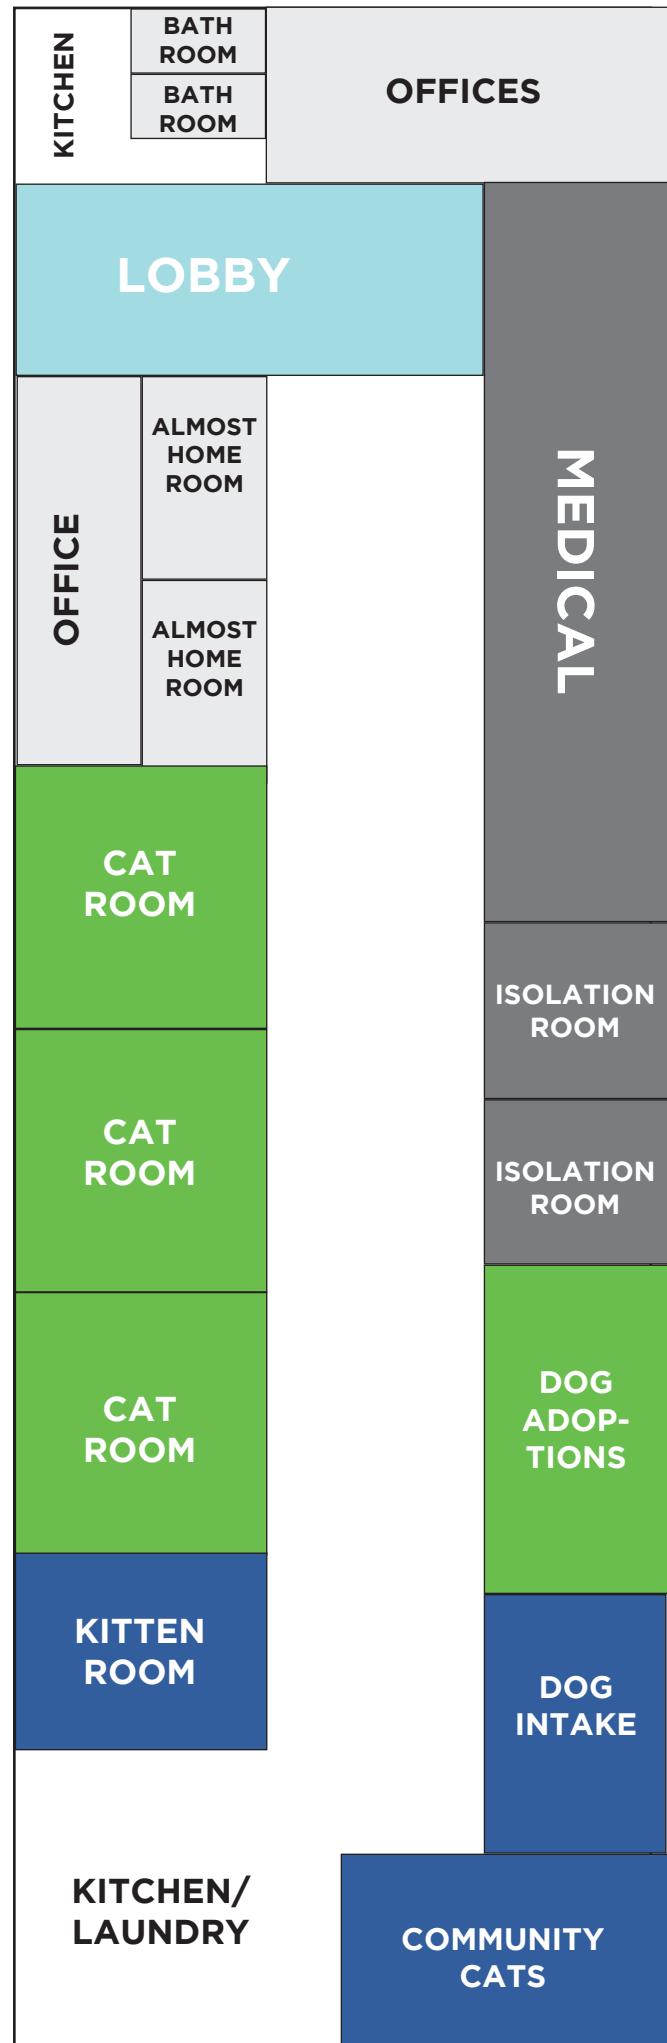

MAIN FLOOR

PHASE 1:

CAT BOX CAT ADOPTION CENTER

3015 46th Ave. N.,
St. Petersburg, FL 33714

SECOND FLOOR

PHASE 2:

MILKEY BONE DOG HOUSE DOG ADOPTION CENTER

3015 46th Ave. N.,
St. Petersburg, FL 33714

CURRENT FACILITY

2911 47th Ave. N.,
St. Petersburg, FL 33714

PHASE 3:

MEDICAL AND INTAKE BUILDING

Once the cat and dog adoption centers are completed, the current shelter building at 2911 47th Ave. N. will be repurposed into this layout.