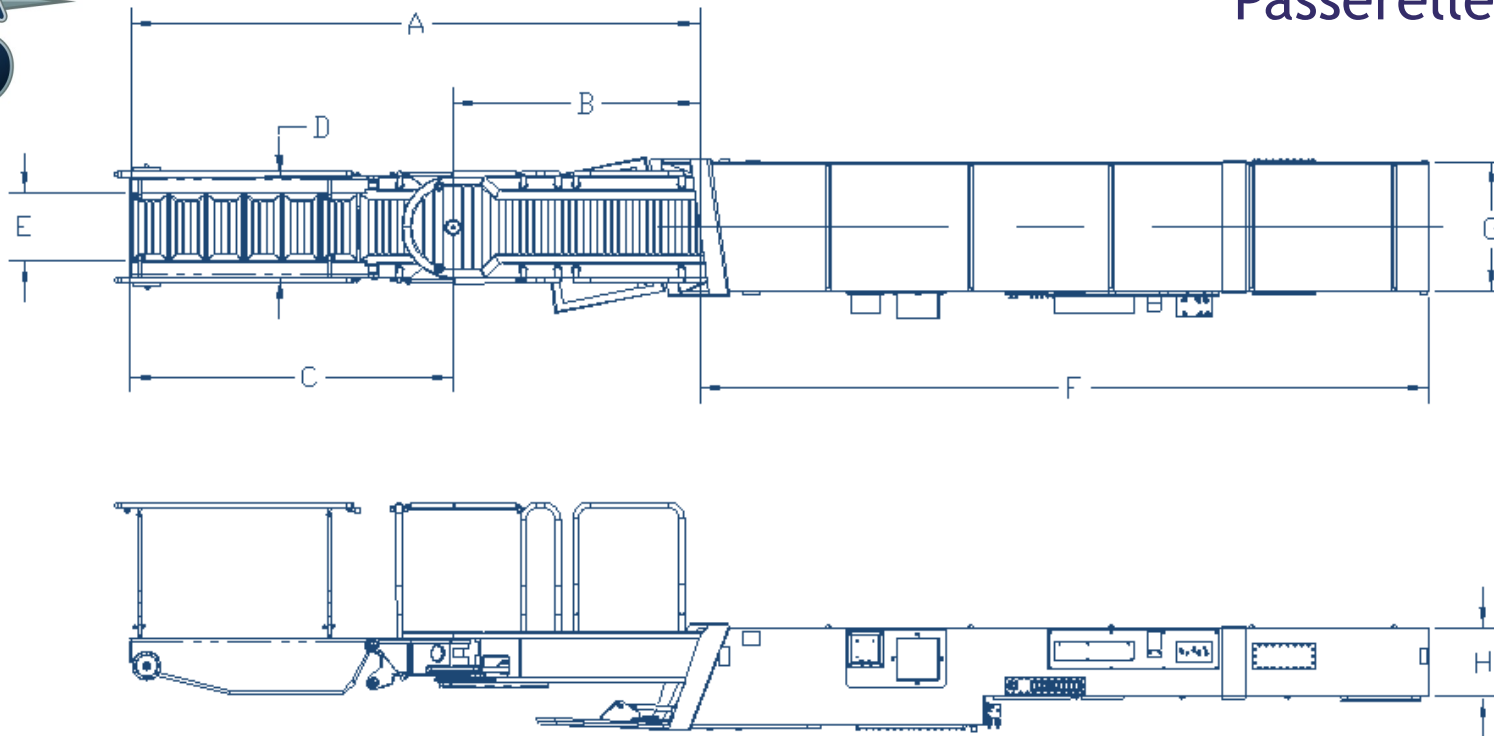

NAUTICAL STRUCTURES

Marine Engineering and Manufacturing

Side Accommodation Passerelle-Stair

Nautical Structures specializes in the design and manufacture of individually-built exceptional passerelles. Each passerelle is built to order and to the exacting standards of the client. No two are necessarily produced exactly alike as each vessel we build for tends to be unique. The passerelles are available in any one of a number of configurations, including telescoping, folding, folding with a telescoping section, and the self-leveling 'Jack-knife' style.

Side Accommodation Passerelle-Stair

#	Gangway Length from end of Box Extended		Car Length Box to center of rotation		Length from rotation		Plank Width		Walking Surface		Box Length		Box Width		Box Height	
	A		B		C		D		E		F		G		H	
	in	mm	in	mm	in	mm	in	mm	in	mm	in	mm	in	mm	in	mm
17921	163.38	4150	72.05	1830	91.32	2320	29.00	737	19.24	489	204.29	5189	36.50	927	19.50	495